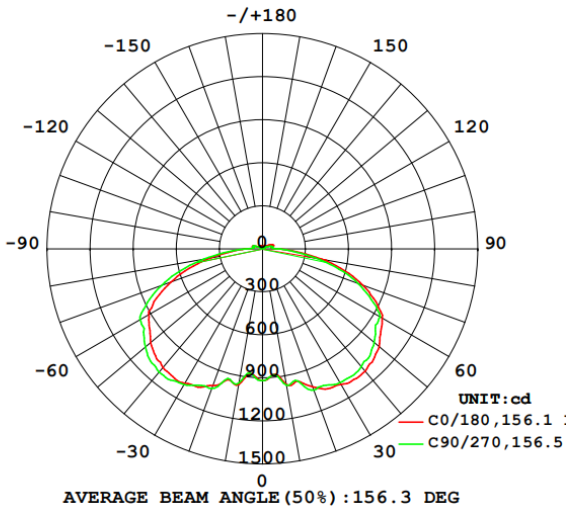

Elakeview Enterprise LTD

LED Canopy 40W AC120-277V 4000K

Product description: LED Canopy 40W AC120-277V 4000K

Model Name: CP40WUNV40K

Order SKU: 700034-4K

◆ Features

- Energy savings up to 70% vs 150W MH
- Sealed die-casting profile for both indoor and outdoor applications
- Three 1/2" threaded conduit and one 3/4" conduit entry points
- High quality of heat-resisting polycarbonate optical lens
- Ultra thin, low profile design

◆ Specifications

Rated Voltage (V)	120-277V
Rated Wattage (W)	40W
Frequency (Hz)	50/60 Hz
Rated Input Current (mA)	0.37A Max
Power Factor	0.9
Luminous Flux (LM)	5,092.6 LM
Color Temperature	Cool Light 4000K
Color Rendering Index (Ra)	80
Beam Angle	155C
Lamp Efficacy (LM/W)	130.11LM/W
Rated Lamp Lifetime (h)	50,000
Dimming	1-10V Dimming
Dimension (mm)	255.44*255.44*106.55
IP Rating	65
Operating Temperature	-40 to 40 degC
Material	Aluminum + PC Lens
Certificate	UL, CUL, Rohs

LUMINOUS INTENSITY DISTRIBUTION DIAGRAM

Flux out: 4673 lm