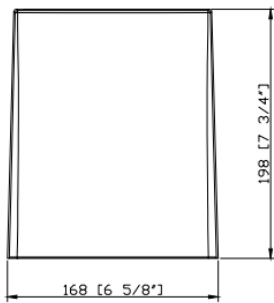

IP65 rated (wet locations)

A&A Optoelectronics Ltd

www.aaoptoelectronics.com
Tel: 416-493-6888 Fax: 416-493-8881

Dimensions & photometrics – WMB205/305

Direct to wall

With knuckle

With bracket

Isometric diagram