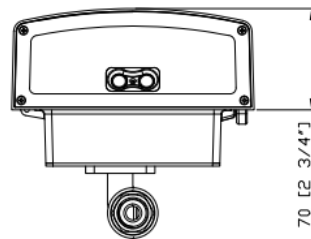

IP65 rated (wet locations)

A&A Optoelectronics Ltd

www.aaoptoelectronics.com
Tel: 416-493-6888 Fax: 416-493-8881

Dimensions & photometrics – WMB205/305

Direct to wall

With knuckle

With bracket

Isometric diagram