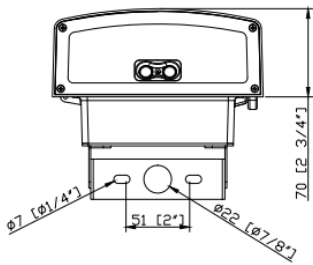

IP65 rated (wet locations)

A&A Optoelectronics Ltd

www.aaoptoelectronics.com
Tel: 416-493-6888 Fax: 416-493-8881

Dimensions & photometrics – WMB205/305

Direct to wall

With knuckle

With bracket

Isometric diagram