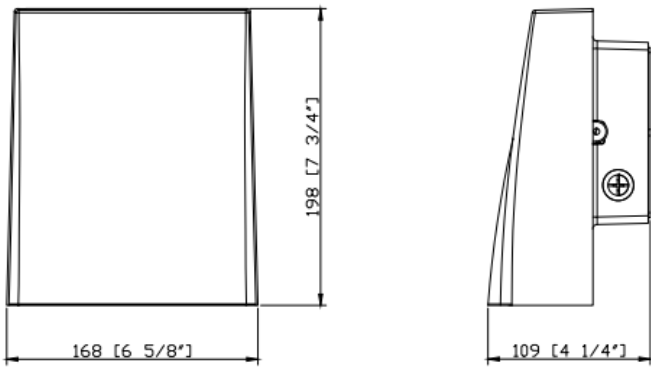

IP65 rated (wet locations)

A&A Optoelectronics Ltd

www.aaoptoelectronics.com
Tel: 416-493-6888 Fax: 416-493-8881

Dimensions & photometrics – WMB205/305

Direct to wall

With knuckle

With bracket

Isometric diagram