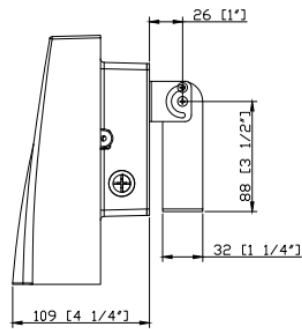

IP65 rated (wet locations)

A&A Optoelectronics Ltd

www.aaoptoelectronics.com
Tel: 416-493-6888 Fax: 416-493-8881

Dimensions & photometrics – WMB205/305

Direct to wall

With knuckle

With bracket

Isometric diagram