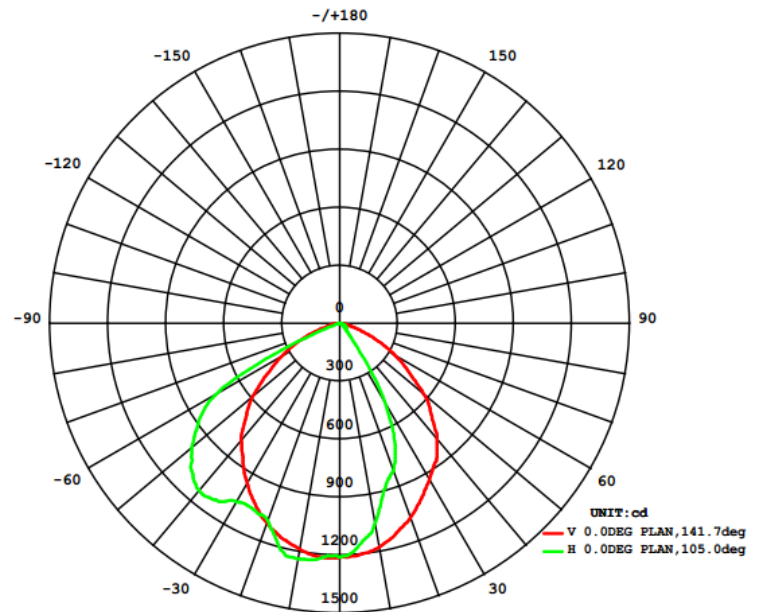

Power factor - .90

Wide 140 degree beam

Aluminum and tempered glass construction

Multi-coat, powder coat finish

CREE COB

5000K colour temperature standard

50,000 hr L70 life

5-year warranty

IP65 rated (wet locations)

A&A Optoelectronics Ltd

www.aaoptoelectronics.com
Tel: 416-493-6888 Fax: 416-493-8881

Dimensions & photometrics – WMB205/305

Direct to wall

With knuckle

With bracket

Isometric diagram