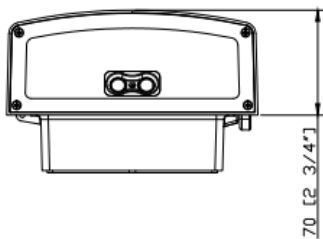

IP65 rated (wet locations)

A&A Optoelectronics Ltd

www.aaoptoelectronics.com
Tel: 416-493-6888 Fax: 416-493-8881

Dimensions & photometrics – WMB205/305

Direct to wall

With knuckle

With bracket

Isometric diagram