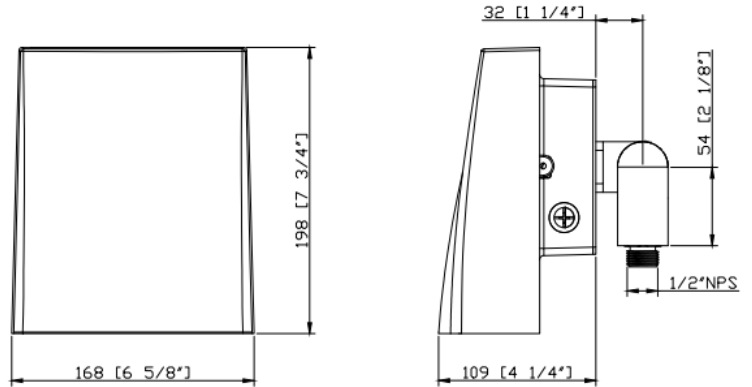

IP65 rated (wet locations)

A&A Optoelectronics Ltd

www.aaoptoelectronics.com
Tel: 416-493-6888 Fax: 416-493-8881

Dimensions & photometrics – WMB205/305

Direct to wall

With knuckle

With bracket

Isometric diagram