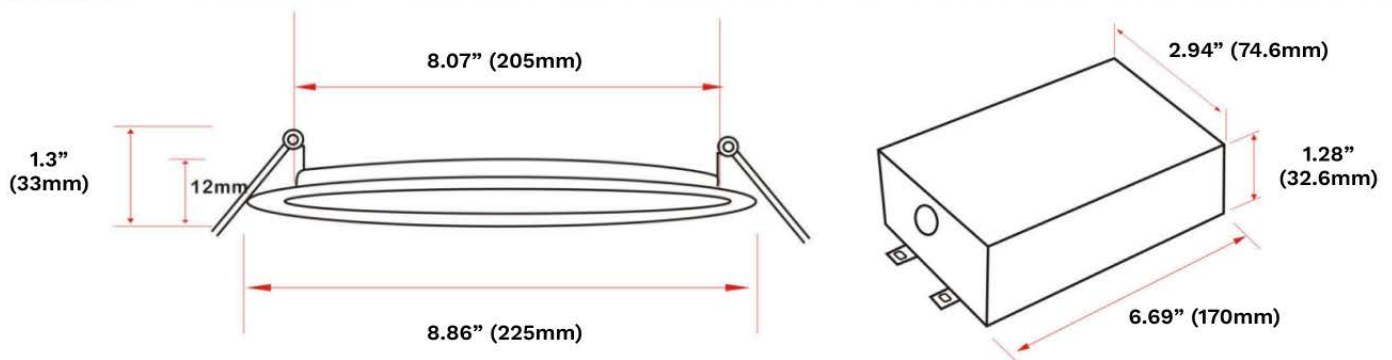

Dimensions