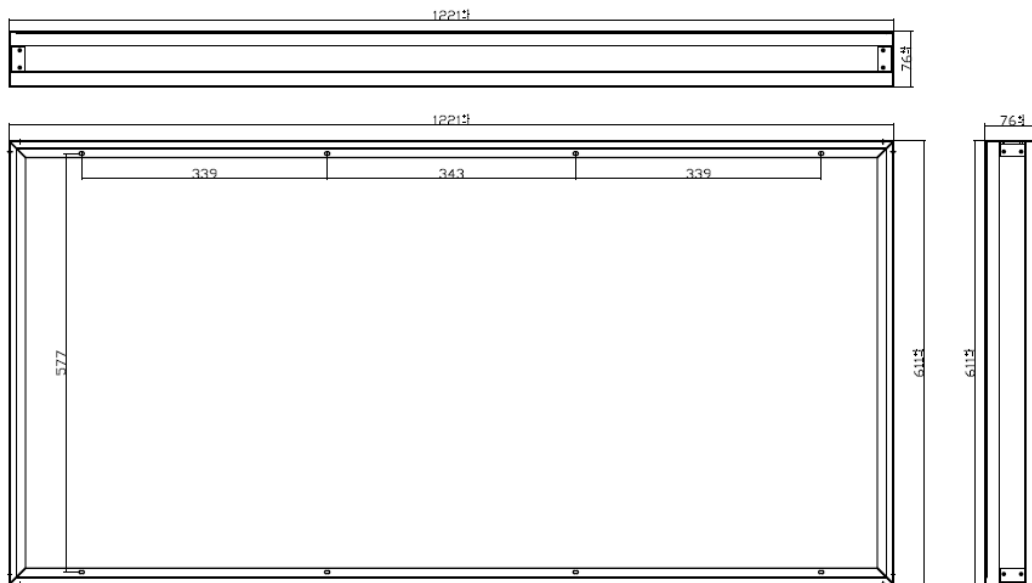

RECESSED DRYWALL FRAME KIT

SKU:900018-2x4-FRAME

RECESSED DRYWALL FRAME KIT

ELAKEVIEW ENTERPRISE LTD.

PRODUCT FEATURE

- Extruded aluminum frame
- Compatible with 2x4 panel
- Color: white
- Length: 1221mm
- Width: 611mm
- Height: 76mm

DIMENSIONS

Unit: mm

REV 1