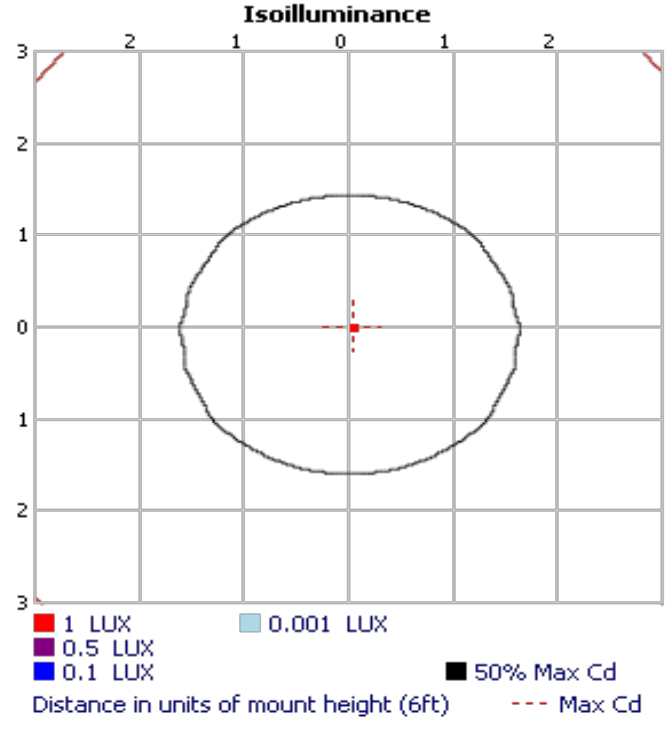

DIMENSIONS

Length	Weight
4FT	7.3(3.3)
8FT	13.7(6.2)

Unit: lb/kg

MOUNTING

"I" connecting with Straight shape connector

"L" connecting with 'L' shape connector

"T" connecting with 'T' shape connector

"+" connecting with 'T' shape connector

REV 1

LED ARCHITECTURAL STRIP

LED ARCHITECTURAL STRIP ELAKEVIEW ENTERPRISE LTD.

PHOTOMETRIC INFORMATION

Lamp Output: 1 lamp, rated Lumens/lamp: 4139
 Input Wattage: 34.2161
 Luminous Opening: Rectangle (L: 44.13", W: 21.18")
 Nema Type: 7 X 7
 Max Cd: 1,421.7 at Horizontal: 2°, Vertical: 0°
 Efficiency: 100%

ISOILLUMINANCE

POLAR CANDELA DISTRIBUTION

ISOCANDELA PLOT

LCS GRAPH

REV 1