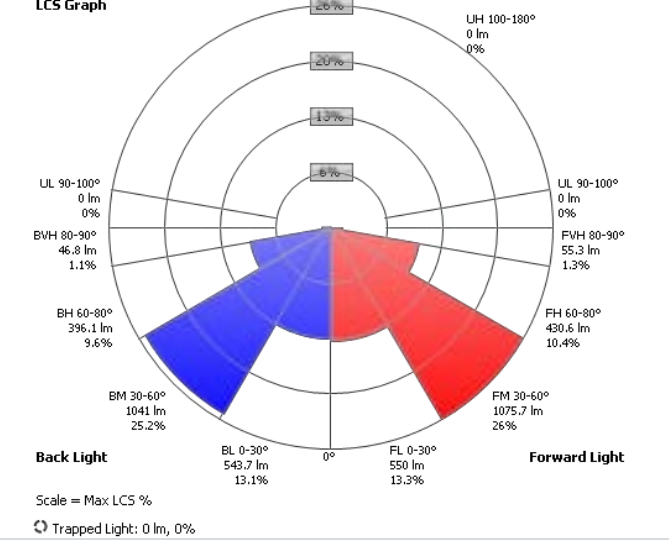

5 years warranty, 100,000 hrs Lifespan, Extended warranty

PRODUCT INFORMATION

WATTS	LUMENS	COLOR TEMP	SYSTEM EFFICACY	BEAM ANGLE	CRI	VOLTAGE	POWER FREQ	POWER EFFICIENCY	POWER FACTOR	THD	COLOR
60W	7200LM	3000K									
75W	9000LM	3500K	120LM/W	120°	>80	120-347V	60HZ	99.00%	>.90	<10%	BLACK
90W	10800LM	4000K									

REV 1

LED ARCHITECTURAL STRIP

LED ARCHITECTURAL STRIP ELAKEVIEW ENTERPRISE LTD.

PHOTOMETRIC INFORMATION

Lamp Output: 1 lamp, rated Lumens/lamp: 4139
 Input Wattage: 34.2161
 Luminous Opening: Rectangle (L: 44.13", W: 21.18")
 Nema Type: 7 X 7
 Max Cd: 1,421.7 at Horizontal: 2°, Vertical: 0°
 Efficiency: 100%

ISOILLUMINANCE

POLAR CANDELA DISTRIBUTION

ISOCANDELA PLOT

LCS GRAPH

REV 1