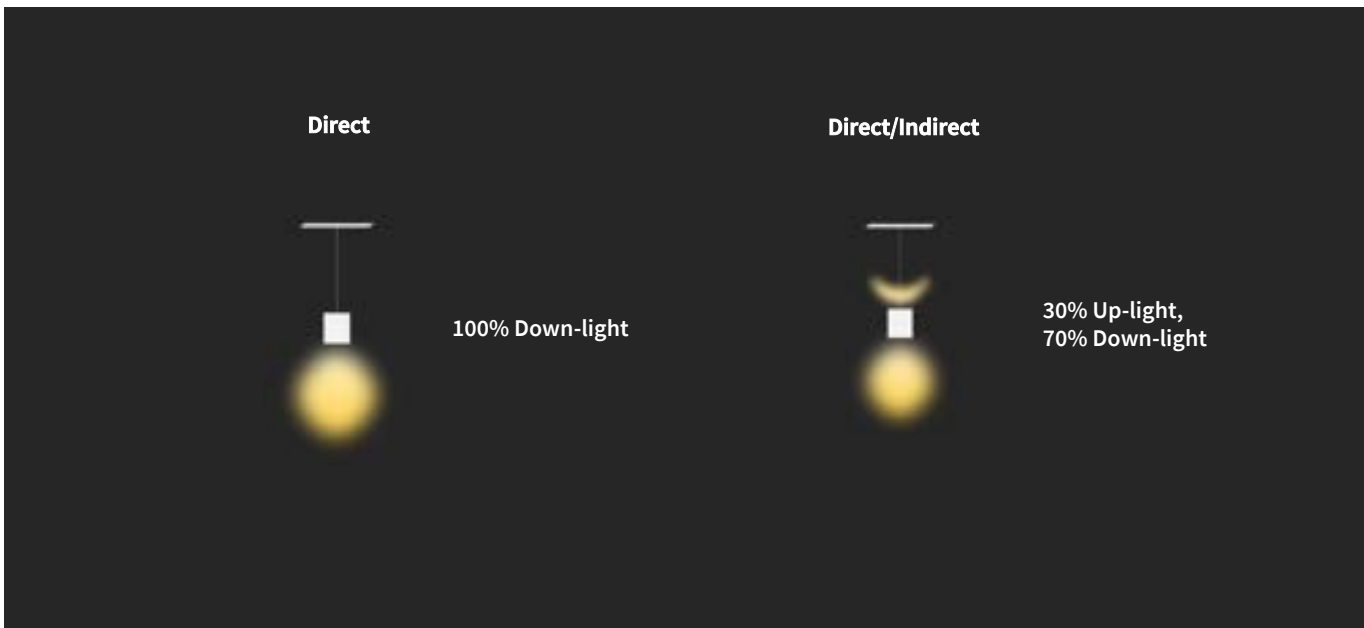

ACCESSORIES

SKU	DESCRIPTION
ASTP-I Connector	"I" connector for 2.8" housing
ASTP-L Connector	"L" connector for 2.8" housing
ASTP-T Connector	"T" connector for 2.8" housing
ASTP - '+' Connector	"+" connector for 2.8" housing
ASTP-10F600VB	10FT 600V leads w/quick connector, black
ASTP-10F600VW	10FT 600V leads w/quick connector, white
ASTP-SMK	Surface mounting kit for 2.8" housing
ASTP-SuspensionKit	Suspension kit, white finish
ASTP-WallMountingKit	Wall mounting kit for 2.8" housing
ASTP-RecessedMounting-4F	Recessed mounting kit for 4FT
ASTP-RecessedMounting-8F	Recessed mounting kit for 8FT
ANT-4E	0-10V dimming, PIR Sensor with daylight harvesting function
ANT-4E-BLE-SR	12-24V daylight harvesting Bluetooth PIR Sensor, compatible with Sil vair App

DISTRIBUTIONS