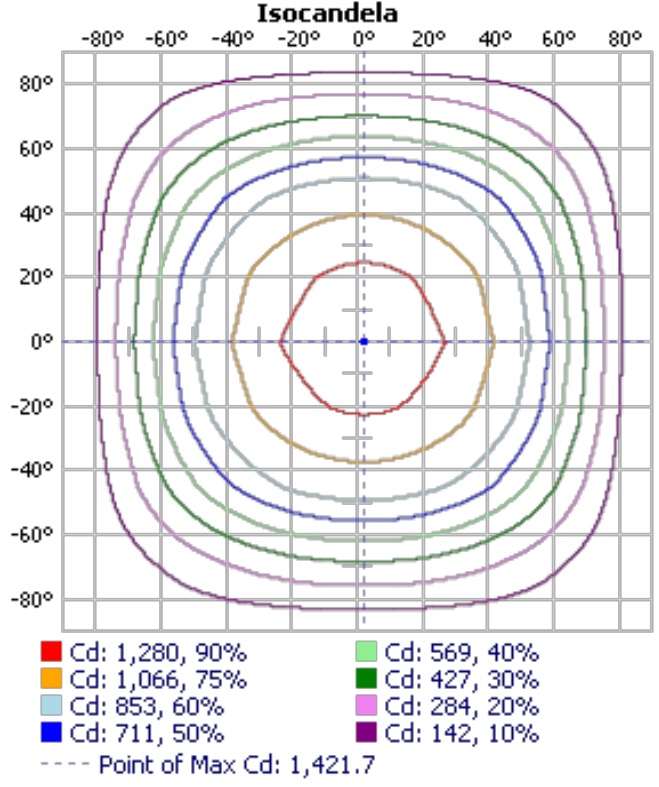

5 years warranty, 100,000 hrs Lifespan, Extended warranty

PRODUCT INFORMATION

WATTS	LUMENS	COLOR TEMP	SYSTEM EFFICACY	BEAM ANGLE	CRI	VOLTAGE	POWER FREQ	POWER EFFICIENCY	POWER FACTOR	THD	COLOR
60W	7200LM	3000K									
75W	9000LM	3500K	120LM/W	120°	>80	120-347V	60HZ	99.00%	>.90	<10%	BLACK
90W	10800LM	4000K									

DIMENSIONS

Length	Weight
4FT	7.3(3.3)
8FT	13.7(6.2)

Unit: lb/kg

MOUNTING

"I" connecting with Straight shape connector

"L" connecting with 'L' shape connector

"T" connecting with 'T' shape connector

"+" connecting with 'T' shape connector

REV 1

LED ARCHITECTURAL STRIP

LED ARCHITECTURAL STRIP ELAKEVIEW ENTERPRISE LTD.

PHOTOMETRIC INFORMATION

Lamp Output: 1 lamp, rated Lumens/lamp: 4139
 Input Wattage: 34.2161
 Luminous Opening: Rectangle (L: 44.13", W: 21.18")
 Nema Type: 7 X 7
 Max Cd: 1,421.7 at Horizontal: 2°, Vertical: 0°
 Efficiency: 100%

ISOILLUMINANCE

POLAR CANDELA DISTRIBUTION

ISOCANDELA PLOT

LCS GRAPH

REV 1