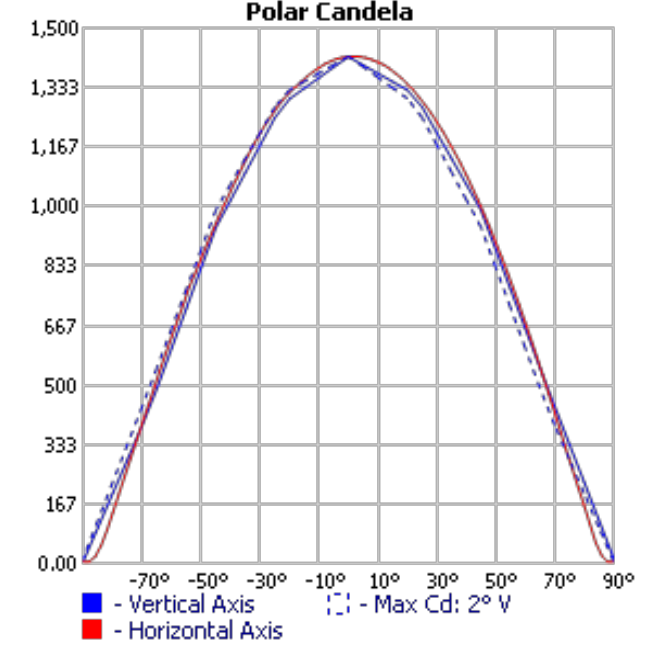

POLAR CANDELA DISTRIBUTION