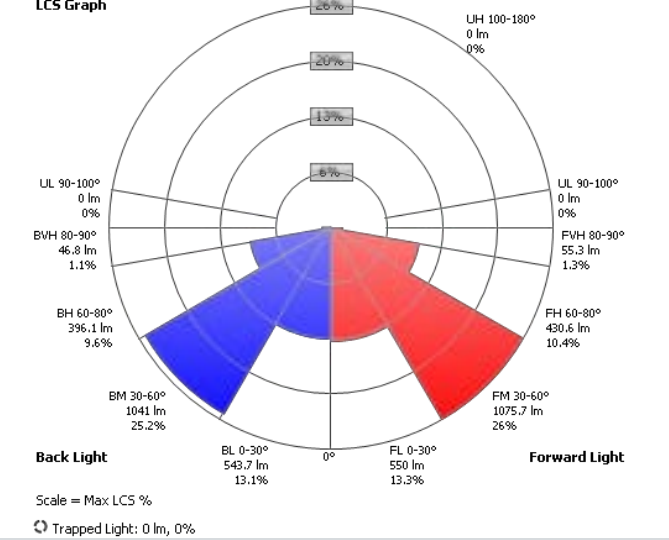

PRODUCT INFORMATION

WATTS	LUMENS	COLOR TEMP	SYSTEM EFFICACY	BEAM ANGLE	CRI	VOLTAGE	POWER FREQ	POWER EFFICIENCY	POWER FACTOR	THD	COLOR
30W 40W 45W	4200LM 4800LM 5400LM	3000K 3500K 4000K	120LM/W	120°	>80	120-347V	60HZ	99.00%	>.90	<10%	WHITE

REV 1

LED ARCHITECTURAL STRIP

LED ARCHITECTURAL STRIP ELAKEVIEW ENTERPRISE LTD.

PHOTOMETRIC INFORMATION

Lamp Output: 1 lamp, rated Lumens/lamp: 4139
 Input Wattage: 34.2161
 Luminous Opening: Rectangle (L: 44.13", W: 21.18")
 Nema Type: 7 X 7
 Max Cd: 1,421.7 at Horizontal: 2°, Vertical: 0°
 Efficiency: 100%

ISOILLUMINANCE

POLAR CANDELA DISTRIBUTION

ISOCANDELA PLOT

LCS GRAPH

REV 1