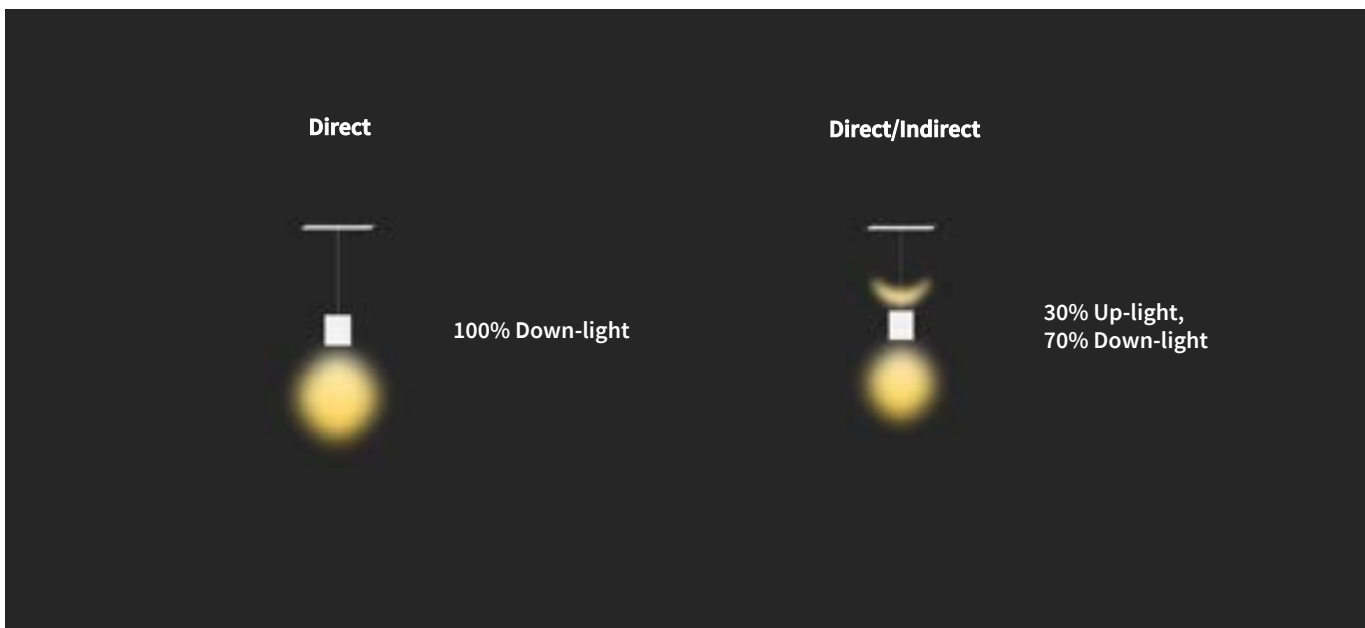

ACCESSORIES

SKU	DESCRIPTION
ASTP-I Connector	"I" connector for 2.8" housing
ASTP-L Connector	"L" connector for 2.8" housing
ASTP-T Connector	"T" connector for 2.8" housing
ASTP - '+' Connector	"+" connector for 2.8" housing
ASTP-10F600VB	10FT 600V leads w/quick connector, black
ASTP-10F600VW	10FT 600V leads w/quick connector, white
ASTP-SMK	Surface mounting kit for 2.8" housing
ASTP-SuspensionKit	Suspension kit, white finish
ASTP-WallMountingKit	Wall mounting kit for 2.8" housing
ASTP-RecessedMounting-4F	Recessed mounting kit for 4FT
ASTP-RecessedMounting-8F	Recessed mounting kit for 8FT
ANT-4E	0-10V dimming, PIR Sensor with daylight harvesting function
ANT-4E-BLE-SR	12-24V daylight harvesting Bluetooth PIR Sensor, compatible with Silvoir App

DISTRIBUTIONS