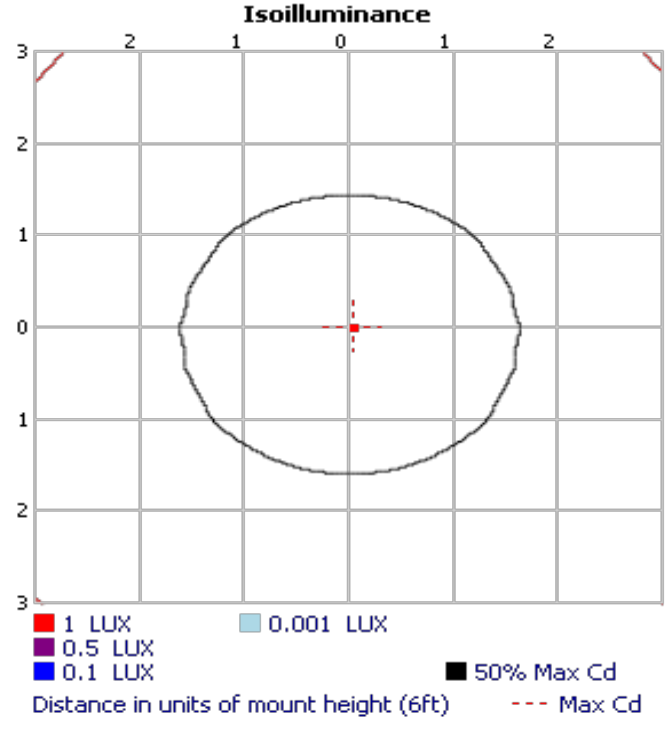

PRODUCT INFORMATION

WATTS	LUMENS	COLOR TEMP	SYSTEM EFFICACY	BEAM ANGLE	CRI	VOLTAGE	POWER FREQ	POWER EFFICIENCY	POWER FACTOR	THD	COLOR
30W 40W 45W	4200LM 4800LM 5400LM	3000K 3500K 4000K	120LM/W	120°	>80	120-347V	60HZ	99.00%	>.90	<10%	WHITE

DIMENSIONS

Length	Weight
4FT	7.3(3.3)
8FT	13.7(6.2)

Unit: lb/kg

MOUNTING

"I" connecting with Straight shape connector

"L" connecting with 'L' shape connector

"T" connecting with 'T' shape connector

"+" connecting with 'T' shape connector

REV 1

LED ARCHITECTURAL STRIP

LED ARCHITECTURAL STRIP ELAKEVIEW ENTERPRISE LTD.

PHOTOMETRIC INFORMATION

Lamp Output: 1 lamp, rated Lumens/lamp: 4139
 Input Wattage: 34.2161
 Luminous Opening: Rectangle (L: 44.13", W: 21.18")
 Nema Type: 7 X 7
 Max Cd: 1,421.7 at Horizontal: 2°, Vertical: 0°
 Efficiency: 100%

ISOILLUMINANCE

POLAR CANDELA DISTRIBUTION

ISOCANDELA PLOT

LCS GRAPH

REV 1