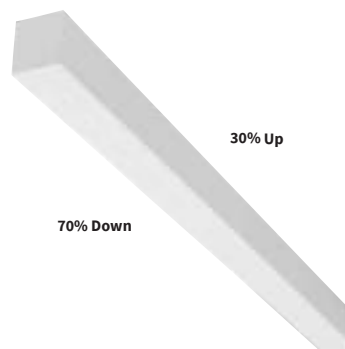

LED ARCHITECTURAL STRIP

MODEL:AL4FTUCCTW-DI-W

SKU:900081UCCTW-DI-W

LED ARCHITECTURAL STRIP

ELAKEVIEW ENTERPRISE LTD.

PRODUCT DESCRIPTION

The Elakeview Venus Direct/Indirect Architectural Strips offer a smooth and modern appearance with a sleek extruded aluminum housing. Symmetrical light distribution will evenly illuminate surfaces with a diffused lens, making it ideal for commercial, retail, healthcare and education applications. Available in wall mount, surface mount and pendant mounting options. Strips can be daisy chained with L, X or T connectors or installed separately.

DIMENSIONS

Length	Weight
4FT	7.3(3.3)
8FT	13.7(6.2)

Unit: lb/kg

MOUNTING

"I" connecting with Straight shape connector

"L" connecting with 'L' shape connector

"T" connecting with 'T' shape connector

"+" connecting with 'T' shape connector