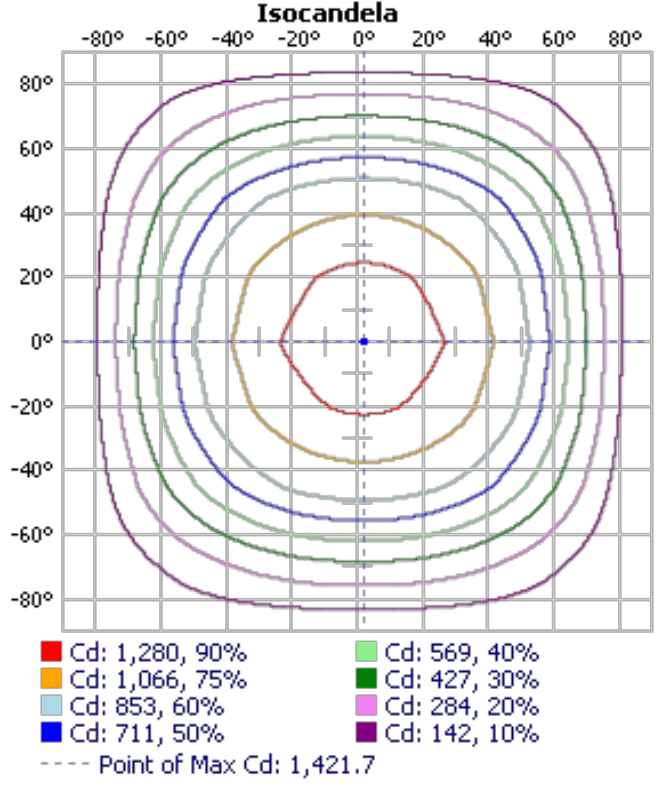

PRODUCT INFORMATION

WATTS	LUMENS	COLOR TEMP	SYSTEM EFFICACY	BEAM ANGLE	CRI	VOLTAGE	POWER FREQ	POWER EFFICIENCY	POWER FACTOR	THD	COLOR
30W 40W 45W	4200LM 4800LM 5400LM	3000K 3500K 4000K	120LM/W	120°	>80	120-347V	60HZ	99.00%	>.90	<10%	WHITE

DIMENSIONS

Length	Weight
4FT	7.3(3.3)
8FT	13.7(6.2)

Unit: lb/kg

MOUNTING

"I" connecting with Straight shape connector

"L" connecting with 'L' shape connector

"T" connecting with 'T' shape connector

"+" connecting with 'T' shape connector

REV 1

LED ARCHITECTURAL STRIP

LED ARCHITECTURAL STRIP ELAKEVIEW ENTERPRISE LTD.

PHOTOMETRIC INFORMATION

Lamp Output: 1 lamp, rated Lumens/lamp: 4139
 Input Wattage: 34.2161
 Luminous Opening: Rectangle (L: 44.13", W: 21.18")
 Nema Type: 7 X 7
 Max Cd: 1,421.7 at Horizontal: 2°, Vertical: 0°
 Efficiency: 100%

ISOILLUMINANCE

POLAR CANDELA DISTRIBUTION

ISOCANDELA PLOT

LCS GRAPH

REV 1