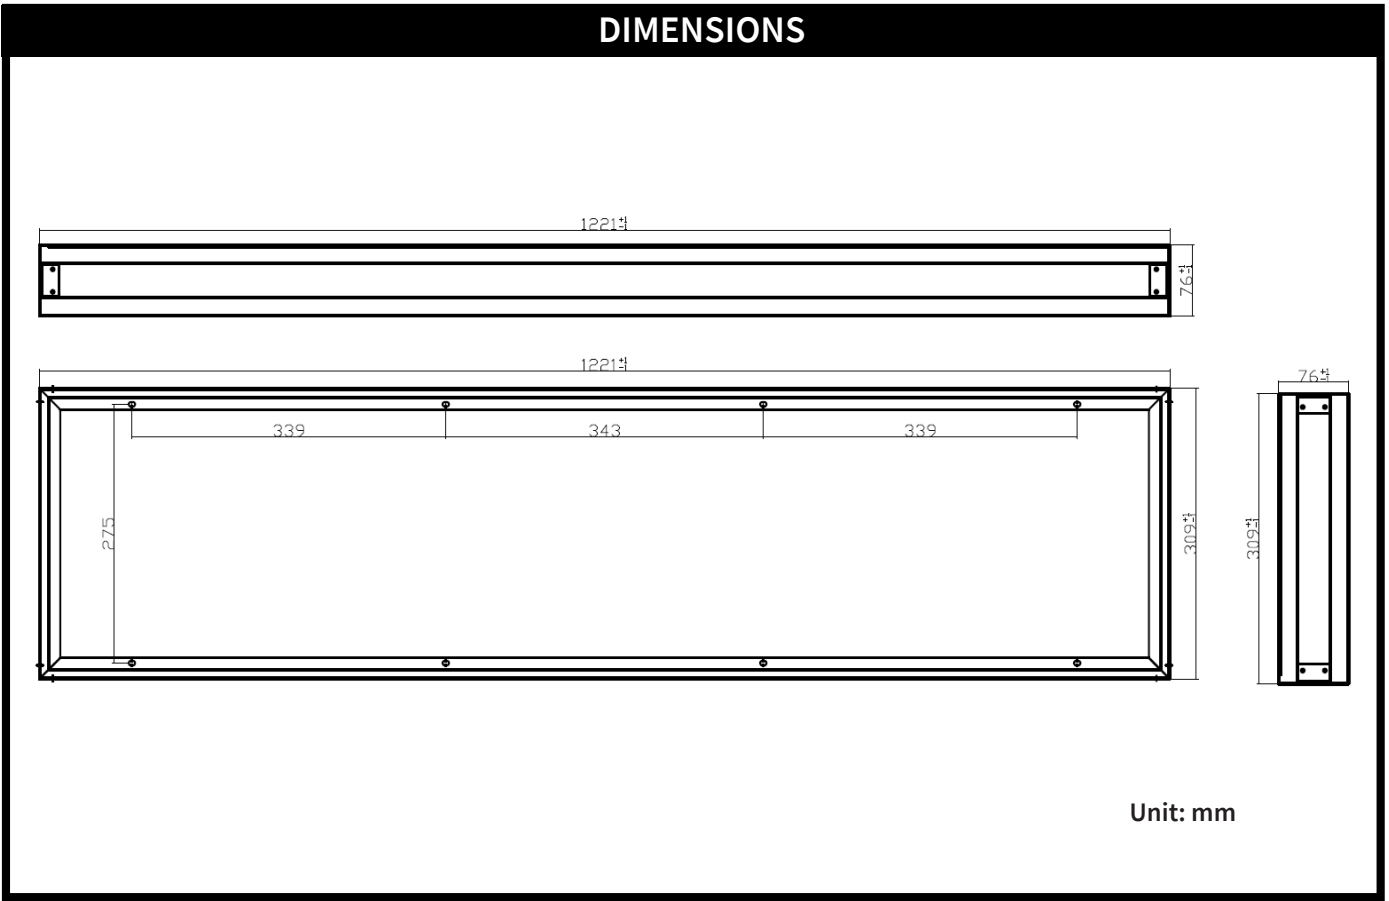

# RECESSED DRYWALL FRAME KIT

SKU:900018-1x4-FRAME

RECESSED DRYWALL FRAME KIT

ELAKEVIEW ENTERPRISE LTD.

## PRODUCT FEATURE

- Extruded aluminum frame
- Compatible with 1x4 panel
- Color: white
- Length: 1221mm
- Width: 309mm
- Height: 76mm

## DIMENSIONS

REV 1