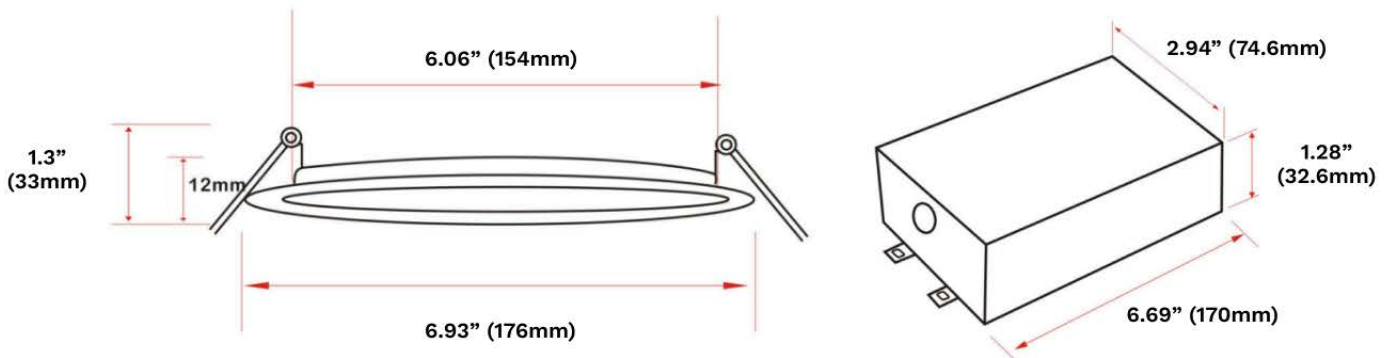

Dimensions